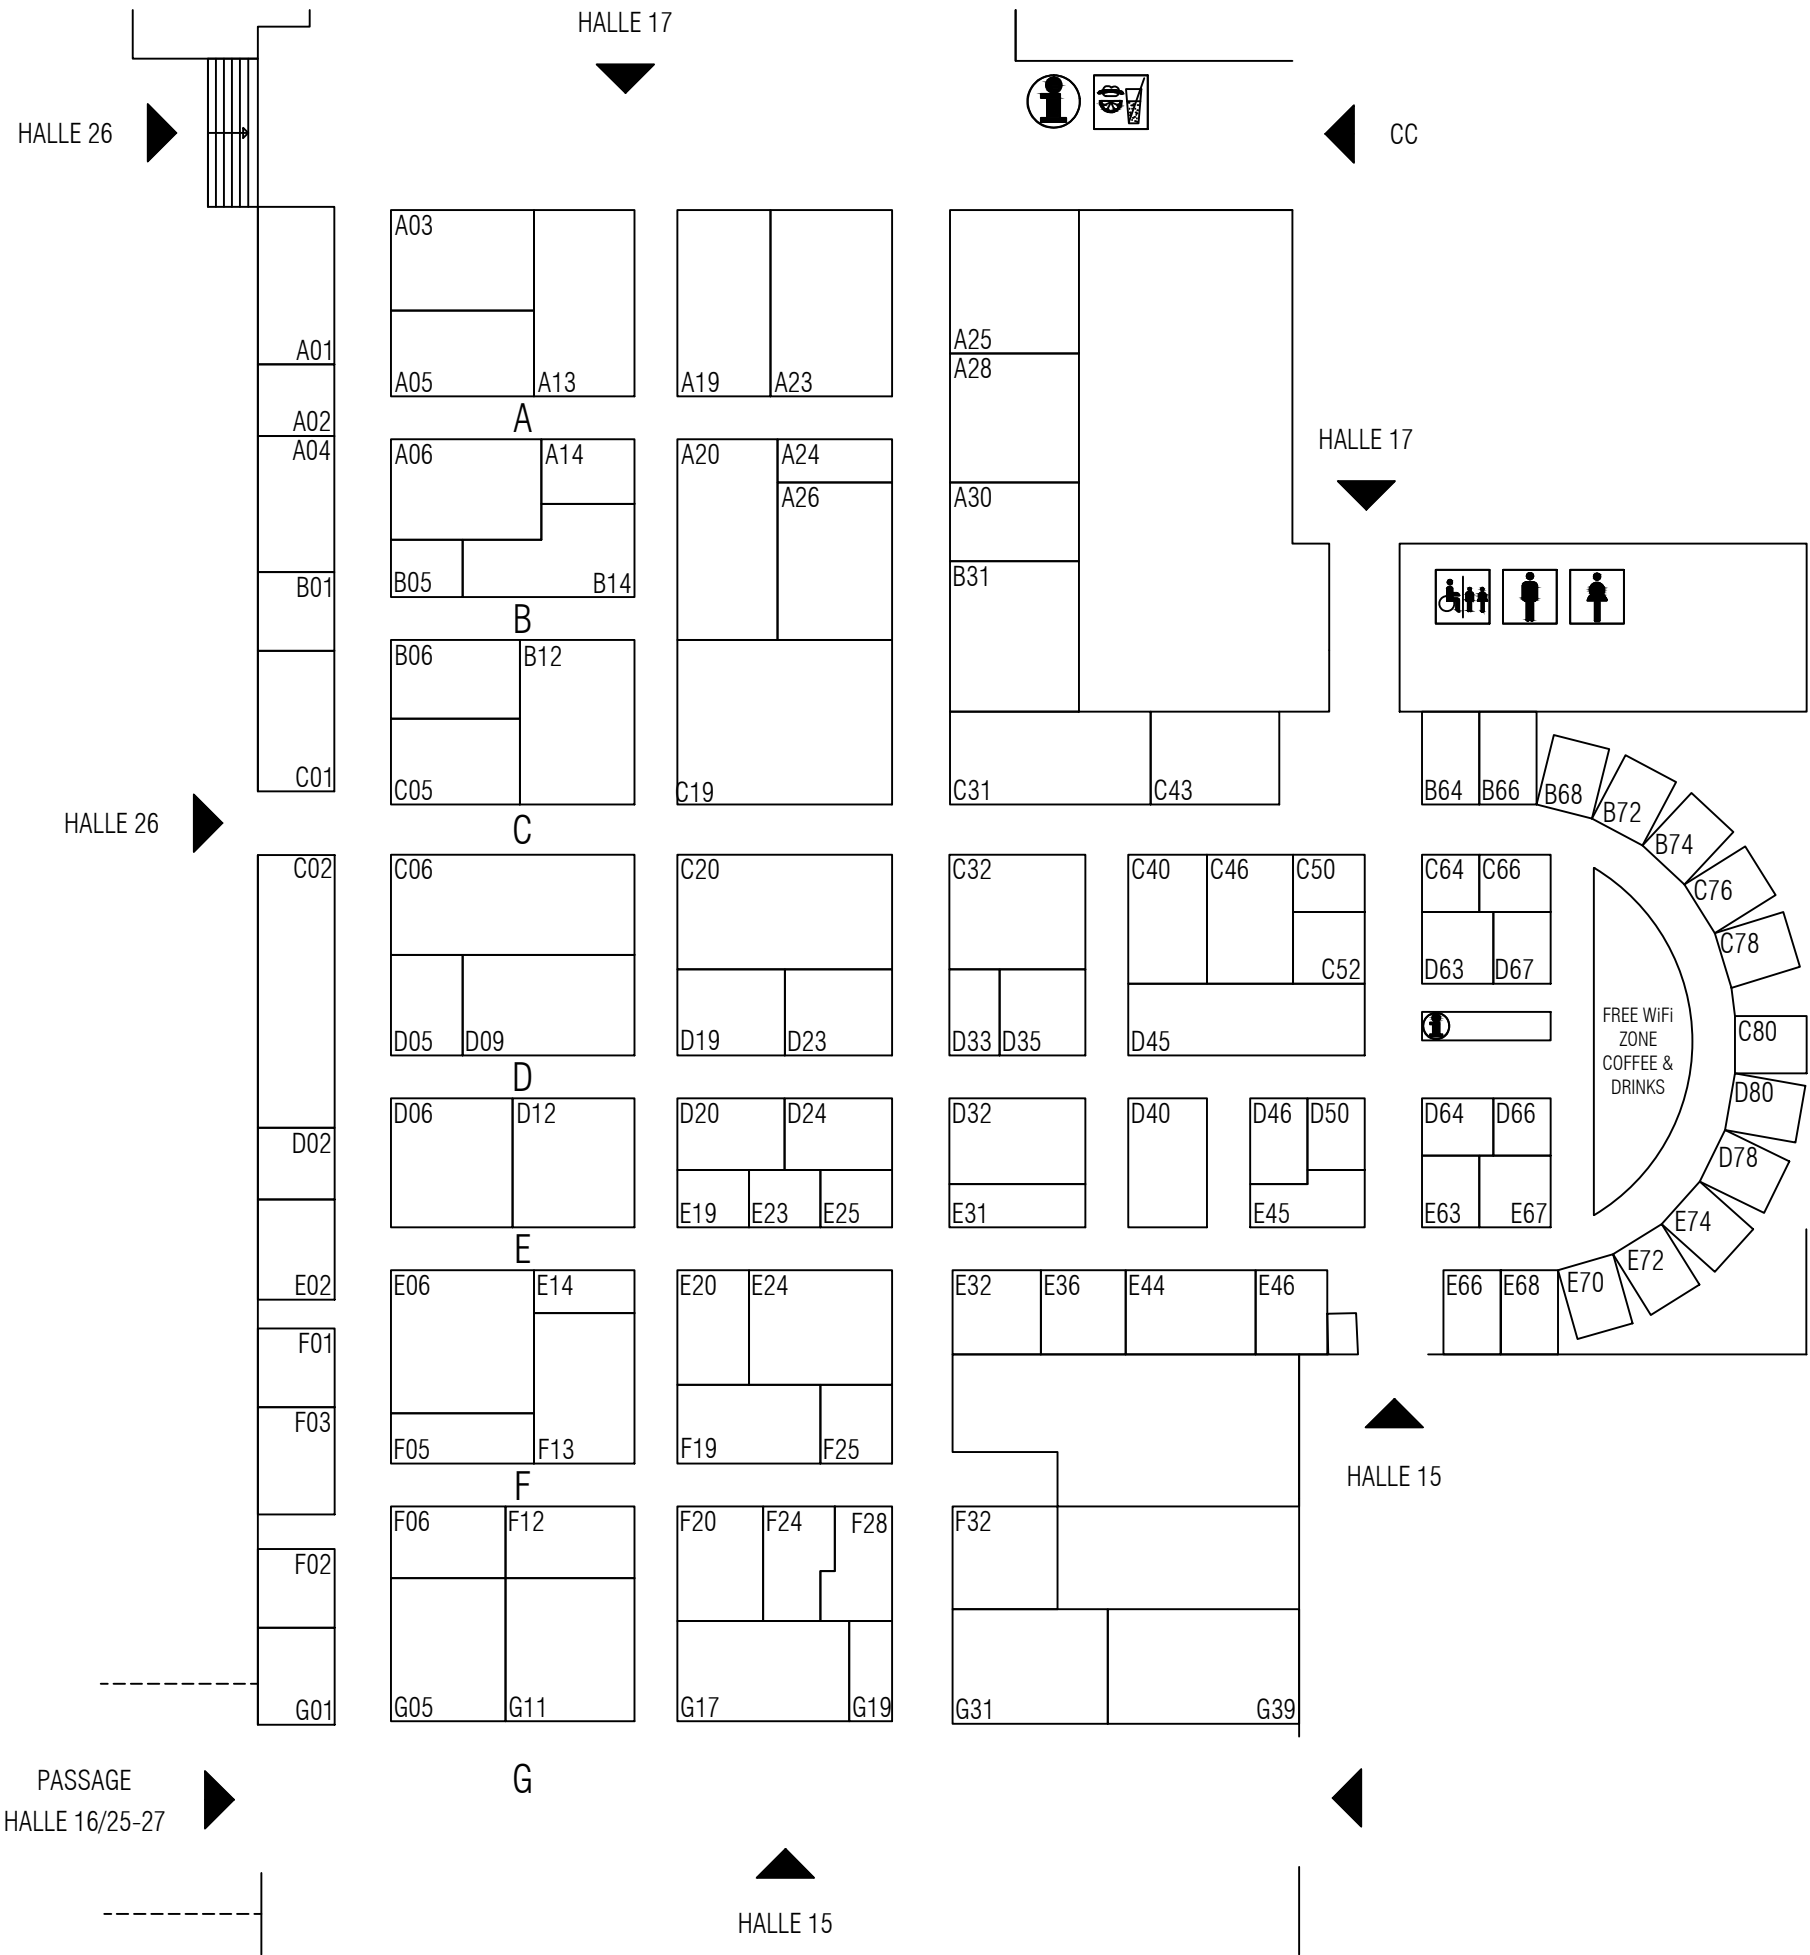

# HALLENPLAN HALLE 16 PLAN OF HALL 16

STAND / AS OF: 09/2017  
**EMO Hannover**  
 18-23.9.2017  
 The world of metalworking